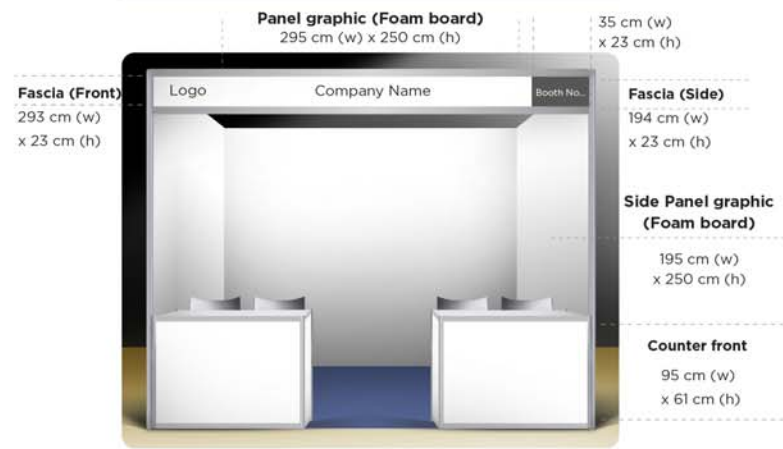

1. Booth with 2 panels (open left)

2. Booth with 2 panels (open right)

3. Booth with 3 panels

Standard Exhibition Booth (size 3.0m x 2.0m) Includes:

- 2, 3 panels.
- Printable area is 295 cm x 250 cm (2.95 mW x 2.50 mH)
- Side panel printable area is 195 cm x 250 cm (1.95 mW x 2.50 mH)
- Fascia (Front) Panel size: 293 cm x 23 cm (2.93mW x 0.23mH, the height of words or logos should be within 0.2m)
- Fascia (Side) for Corner booth Panel size: 194 cm x 23 cm (1.94mW x 0.23mH, the height of words or logos should be within 0.2m)
- All fascias will be standardized and will only display your company's LOGO, NAME, and BOOTH NUMBER only.
- 2 tables with printable front. Printable area is 95 cm x 61 cm (0.95mW x 0.61mH)
- 4 Chairs inside booth plus 4 chairs for guests
- Booth lighting
- Power socket
- Booth carpeting
- 1 waste bin