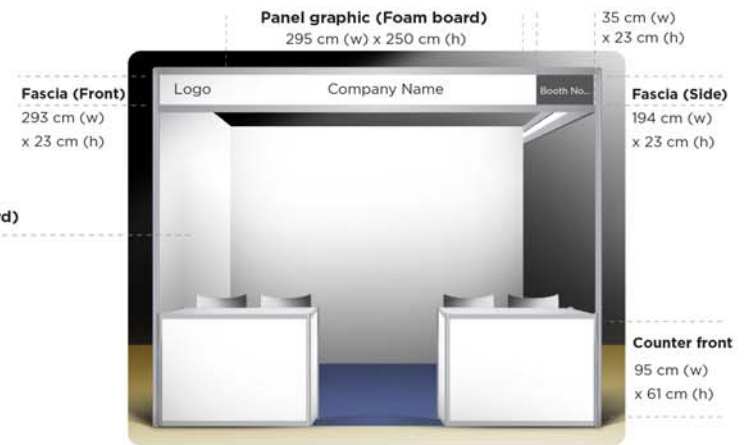

1. Booth with 2 panels (open left)

2. Booth with 2 panels (open right)

3. Booth with 3 panels

Standard Exhibition Booth (size 3.0m x 2.0m) Includes:

- 2, 3 panels.
- Printable area is 295 cm x 250 cm (2.95 mW x 2.50 mH)
- Side panel printable area is 195 cm x 250 cm (1.95 mW x 2.50 mH)
- Fascia (Front) Panel size: 293 cm x 23 cm (2.93mW x 0.23mH, the height of words or logos should be within 0.2m)
- Fascia (Side) for Corner booth Panel size: 194 cm x 23 cm (1.94mW x 0.23mH, the height of words or logos should be within 0.2m)
- All fascias will be standardized and will only display your company's LOGO, NAME, and BOOTH NUMBER only.
- 2 tables with printable front. Printable area is 95 cm x 61 cm (0.95mW x 0.61mH)
- 4 Chairs inside booth plus 4 chairs for guests
- Booth lighting
- Power socket
- Booth carpeting
- 1 waste bin