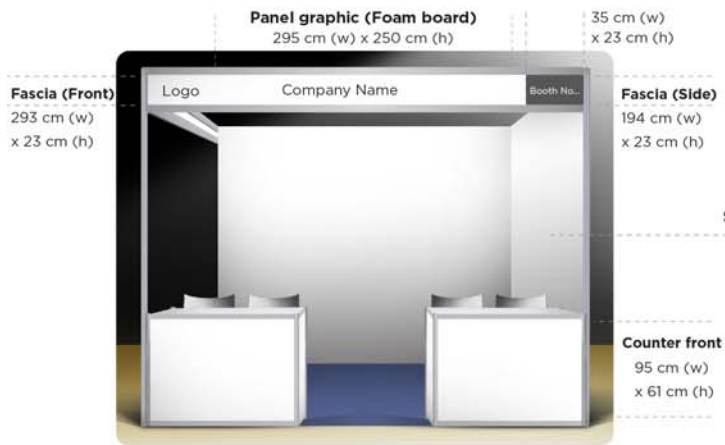

1. Booth with 2 panels (open left)

2. Booth with 2 panels (open right)

3. Booth with 3 panels

Standard Exhibition Booth (size 3.0m x 2.0m) Includes:

- 2, 3 panels.
- Printable area is 295 cm x 250 cm (2.95 mW x 2.50 mH)
- Side panel printable area is 195 cm x 250 cm (1.95 mW x 2.50 mH)
- Fascia (Front) Panel size: 293 cm x 23 cm (2.93mW x 0.23mH, the height of words or logos should be within 0.2m)
- Fascia (Side) for Corner booth Panel size: 194 cm x 23 cm (1.94mW x 0.23mH, the height of words or logos should be within 0.2m)
- All fascias will be standardized and will only display your company's LOGO, NAME, and BOOTH NUMBER only.
- 2 tables with printable front. Printable area is 95 cm x 61 cm (0.95mW x 0.61mH)
- 4 Chairs inside booth plus 4 chairs for guests
- Booth lighting
- Power socket
- Booth carpeting
- 1 waste bin