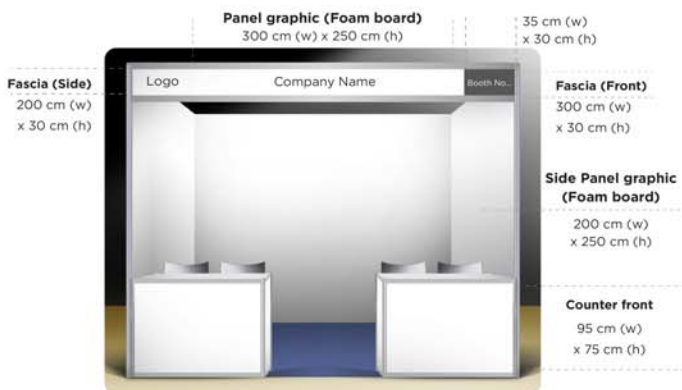

Booth with 2 panels (open left)

Booth with 2 panels (open right)

Booth with 3 panels

Booth with 1 panels

Booth with 3 panels (Twin)

Standard Exhibition Booth (size 3.0m x 2.0m) Includes:

- 1, 2, 3 panels.
- Printable area is 300 cm x 250 cm (3.00 mW x 2.50 mH)
- Side panel printable area is 200 cm x 250 cm (2.00 mW x 2.50 mH)
- Fascia (Front) Panel size: 300 cm x 30 cm (3.00mW x 0.30mH, the height of words or logos should be within 0.2m)
- Fascia (Side) for Corner booth Panel size: 200 cm x 30 cm (2.00mW x 0.30mH, the height of words or logos should be within 0.2m)
- All fascias will be standardized and will only display your company's LOGO, NAME, and BOOTH NUMBER only.
- 2 tables with printable front. Printable area is 95 cm x 75 cm (0.95mW x 0.75mH)
- 4 Chairs inside booth plus 4 chairs for guests
- Booth lighting
- Power socket
- Booth carpeting
- 1 waste bin