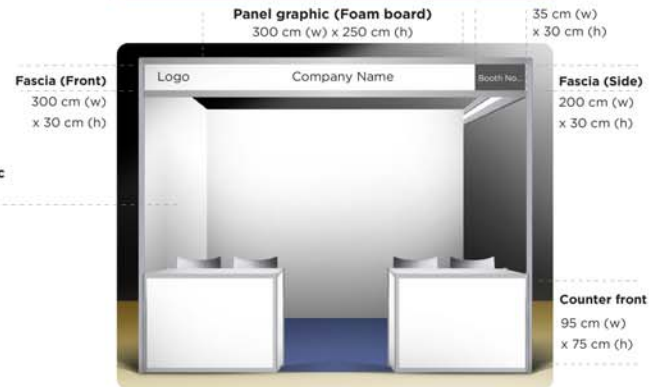

Booth with 2 panels (open left)

Booth with 2 panels (open right)

Booth with 3 panels

Booth with 1 panels

Booth with 3 panels (Twin)

Standard Exhibition Booth (size 3.0m x 2.0m) Includes:

- 1, 2, 3 panels.
- Printable area is 300 cm x 250 cm (3.00 mW x 2.50 mH)
- Side panel printable area is 200 cm x 250 cm (2.00 mW x 2.50 mH)
- Fascia (Front) Panel size: 300 cm x 30 cm (3.00mW x 0.30mH, the height of words or logos should be within 0.2m)
- Fascia (Side) for Corner booth Panel size: 200 cm x 30 cm (2.00mW x 0.30mH, the height of words or logos should be within 0.2m)
- All fascias will be standardized and will only display your company's LOGO, NAME, and BOOTH NUMBER only.
- 2 tables with printable front. Printable area is 95 cm x 75 cm (0.95mW x 0.75mH)
- 4 Chairs inside booth plus 4 chairs for guests
- Booth lighting
- Power socket
- Booth carpeting
- 1 waste bin