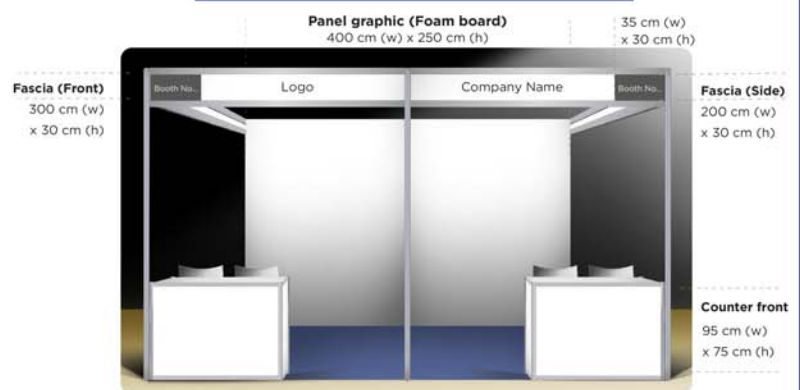

Booth with 2 panels (open left)

Booth with 2 panels (open right)

Booth with 3 panels

Booth with 1 panels

Booth with 3 panels (Twin)

Standard Exhibition Booth (size 3.0m x 2.0m) Includes:

- 1, 2, 3 panels.
- Printable area is 300 cm x 250 cm (3.00 mW x 2.50 mH)
- Side panel printable area is 200 cm x 250 cm (2.00 mW x 2.50 mH)
- Fascia (Front) Panel size: 300 cm x 30 cm (3.00mW x 0.30mH, the height of words or logos should be within 0.2m)
- Fascia (Side) for Corner booth Panel size: 200 cm x 30 cm (2.00mW x 0.30mH, the height of words or logos should be within 0.2m)
- All fascias will be standardized and will only display your company's LOGO, NAME, and BOOTH NUMBER only.
- 2 tables with printable front. Printable area is 95 cm x 75 cm (0.95mW x 0.75mH)
- 4 Chairs inside booth plus 4 chairs for guests
- Booth lighting
- Power socket
- Booth carpeting
- 1 waste bin