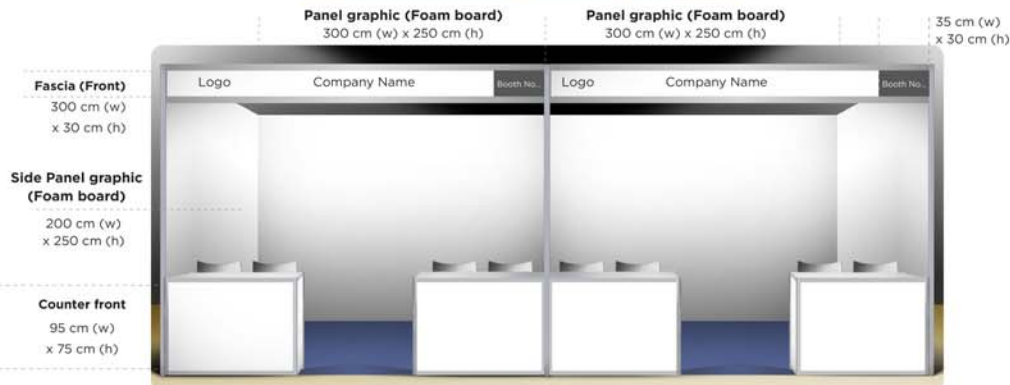

Booth with 2 panels (open left)

Booth with 2 panels (open right)

Booth with 3 panels

Booth with 1 panels

Booth with 3 panels (Twin)

Standard Exhibition Booth (size 3.0m x 2.0m) Includes:

- 1, 2, 3 panels.
- Printable area is 300 cm x 250 cm (3.00 mW x 2.50 mH)
- Side panel printable area is 200 cm x 250 cm (2.00 mW x 2.50 mH)
- Fascia (Front) Panel size: 300 cm x 30 cm (3.00mW x 0.30mH, the height of words or logos should be within 0.2m)
- Fascia (Side) for Corner booth Panel size: 200 cm x 30 cm (2.00mW x 0.30mH, the height of words or logos should be within 0.2m)
- All fascias will be standardized and will only display your company's LOGO, NAME, and BOOTH NUMBER only.
- 2 tables with printable front. Printable area is 95 cm x 75 cm (0.95mW x 0.75mH)
- 4 Chairs inside booth plus 4 chairs for guests
- Booth lighting
- Power socket
- Booth carpeting
- 1 waste bin