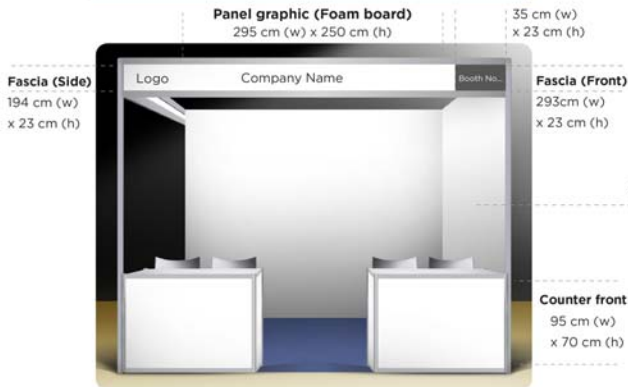

1. Booth with 2 panels (open left)

2. Booth with 2 panels (open right)

3. Booth with 3 panels

Standard Exhibition Booth (size 3.0m x 2.0m) Includes:

- 2, 3 panels.
- Printable area is 295 cm x 250 cm (2.95 mW x 2.50 mH)
- Side panel printable area is 195 cm x 250 cm (1.95 mW x 2.50 mH)
- Fascia (Front) Panel size: 293 cm x 23 cm (2.93mW x 0.23mH, the height of words or logos should be within 0.2m)
- Fascia (Side) for Corner booth Panel size: 194 cm x 23 cm (1.94mW x 0.23mH, the height of words or logos should be within 0.2m)
- All fascias will be standardized and will only display your company's LOGO, NAME, and BOOTH NUMBER only.
- 2 tables with printable front. Printable area is 95 cm x 70 cm (0.95mW x 0.70mH)
- 4 Chairs inside booth plus 4 chairs for guests
- Booth lighting
- Power socket
- Booth carpeting
- 1 waste bin