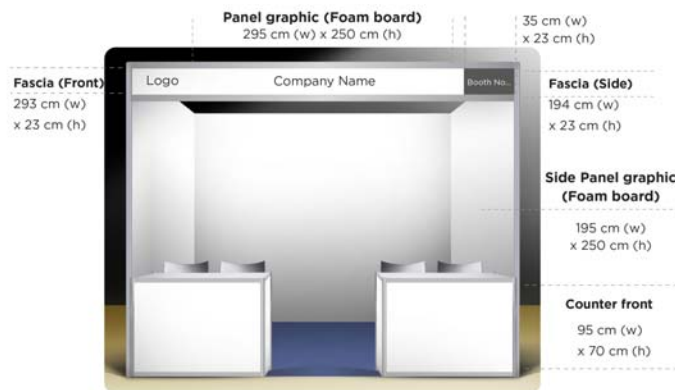

1. Booth with 2 panels (open left)

2. Booth with 2 panels (open right)

3. Booth with 3 panels

Standard Exhibition Booth (size 3.0m x 2.0m) Includes:

- 2, 3 panels.
- Printable area is 295 cm x 250 cm (2.95 mW x 2.50 mH)
- Side panel printable area is 195 cm x 250 cm (1.95 mW x 2.50 mH)
- Fascia (Front) Panel size: 293 cm x 23 cm (2.93mW x 0.23mH, the height of words or logos should be within 0.2m)
- Fascia (Side) for Corner booth Panel size: 194 cm x 23 cm (1.94mW x 0.23mH, the height of words or logos should be within 0.2m)
- All fascias will be standardized and will only display your company's LOGO, NAME, and BOOTH NUMBER only.
- 2 tables with printable front. Printable area is 95 cm x 70 cm (0.95mW x 0.70mH)
- 4 Chairs inside booth plus 4 chairs for guests
- Booth lighting
- Power socket
- Booth carpeting
- 1 waste bin