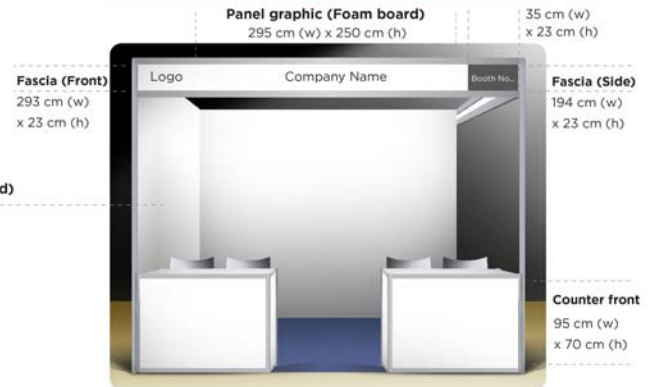

1. Booth with 2 panels (open left)

2. Booth with 2 panels (open right)

3. Booth with 3 panels

Standard Exhibition Booth (size 3.0m x 2.0m) Includes:

- 2, 3 panels.
- Printable area is 295 cm x 250 cm (2.95 mW x 2.50 mH)
- Side panel printable area is 195 cm x 250 cm (1.95 mW x 2.50 mH)
- Fascia (Front) Panel size: 293 cm x 23 cm (2.93mW x 0.23mH, the height of words or logos should be within 0.2m)
- Fascia (Side) for Corner booth Panel size: 194 cm x 23 cm (1.94mW x 0.23mH, the height of words or logos should be within 0.2m)
- All fascias will be standardized and will only display your company's LOGO, NAME, and BOOTH NUMBER only.
- 2 tables with printable front. Printable area is 95 cm x 70 cm (0.95mW x 0.70mH)
- 4 Chairs inside booth plus 4 chairs for guests
- Booth lighting
- Power socket
- Booth carpeting
- 1 waste bin