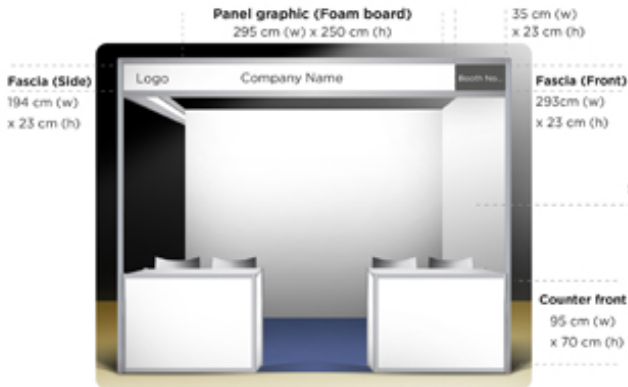

### 1. Booth with 2 panels (open left)

### 2. Booth with 2 panels (open right)

### 3. Booth with 3 panels

## Standard Exhibition Booth (size 3.0m x 2.0m) Includes:

- 2, 3 panels.
- Printable area is 295 cm x 250 cm (2.95 mW x 2.50 mH)
- Side panel printable area is 195 cm x 250 cm (1.95 mW x 2.50 mH)
- Fascia (Front) Panel size: 293 cm x 23 cm (2.93mW x 0.23mH, the height of words or logos should be within 0.2m)
- Fascia (Side) for Corner booth Panel size: 194 cm x 23 cm (1.94mW x 0.23mH, the height of words or logos should be within 0.2m)
- All fascias will be standardized and will only display your company's LOGO, NAME, and BOOTH NUMBER only.
- 2 tables with printable front. Printable area is 95 cm x 70 cm ( 0.95mW x 0.70mH)
- 4 Chairs inside booth plus 4 chairs for guests
- Booth lighting
- Power socket
- Booth carpeting
- 1 waste bin