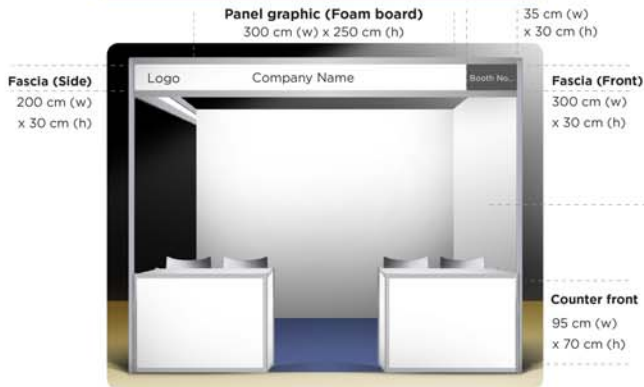

Booth with 2 panels (open left)

Booth with 2 panels (open right)

Booth with 3 panels

Booth with 1 panels

Booth with 3 panels (Twin)

Standard Exhibition Booth (size 3.0m x 2.0m) Includes:

- 1, 2, 3 panels.
- Printable area is 300 cm x 250 cm (3.00 mW x 2.50 mH)
- Side panel printable area is 200 cm x 250 cm (2.00 mW x 2.50 mH)
- Fascia (Front) Panel size: 300 cm x 30 cm (3.00mW x 0.30mH, the height of words or logos should be within 0.2m)
- Fascia (Side) for Corner booth Panel size: 200 cm x 30 cm (2.00mW x 0.30mH, the height of words or logos should be within 0.2m)
- All fascias will be standardized and will only display your company's LOGO, NAME, and BOOTH NUMBER only.
- 2 tables with printable front. Printable area is 95 cm x 70 cm (0.95mW x 0.70mH)
- 4 Chairs inside booth plus 4 chairs for guests
- Booth lighting
- Power socket
- Booth carpeting
- 1 waste bin