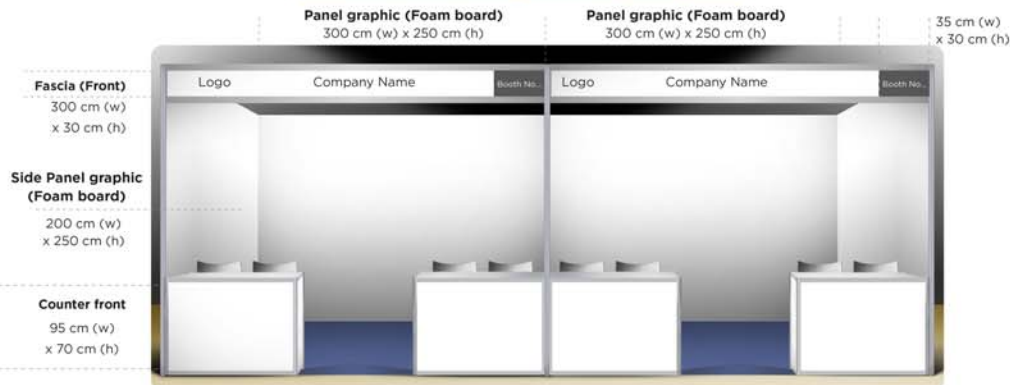

Booth with 2 panels (open left)

Booth with 2 panels (open right)

Booth with 3 panels

Booth with 1 panels

Booth with 3 panels (Twin)

Standard Exhibition Booth (size 3.0m x 2.0m) Includes:

- 1, 2, 3 panels.
- Printable area is 300 cm x 250 cm (3.00 mW x 2.50 mH)
- Side panel printable area is 200 cm x 250 cm (2.00 mW x 2.50 mH)
- Fascia (Front) Panel size: 300 cm x 30 cm (3.00mW x 0.30mH, the height of words or logos should be within 0.2m)
- Fascia (Side) for Corner booth Panel size: 200 cm x 30 cm (2.00mW x 0.30mH, the height of words or logos should be within 0.2m)
- All fascias will be standardized and will only display your company's LOGO, NAME, and BOOTH NUMBER only.
- 2 tables with printable front. Printable area is 95 cm x 70 cm (0.95mW x 0.70mH)
- 4 Chairs inside booth plus 4 chairs for guests
- Booth lighting
- Power socket
- Booth carpeting
- 1 waste bin