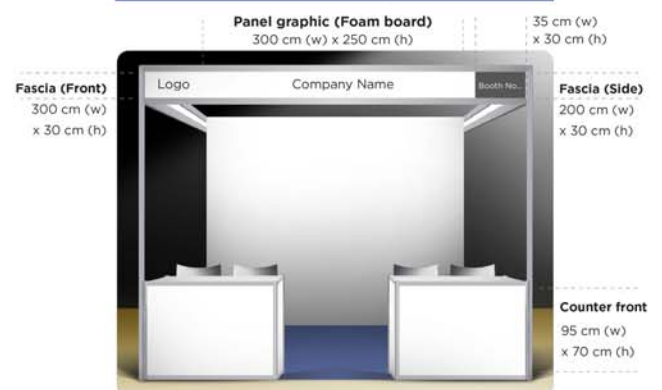

Booth with 2 panels (open left)

Booth with 2 panels (open right)

Booth with 3 panels

Booth with 1 panels

Booth with 3 panels (Twin)

Standard Exhibition Booth (size 3.0m x 2.0m) Includes:

- 1, 2, 3 panels.
- Printable area is 300 cm x 250 cm (3.00 mW x 2.50 mH)
- Side panel printable area is 200 cm x 250 cm (2.00 mW x 2.50 mH)
- Fascia (Front) Panel size: 300 cm x 30 cm (3.00mW x 0.30mH, the height of words or logos should be within 0.2m)
- Fascia (Side) for Corner booth Panel size: 200 cm x 30 cm (2.00mW x 0.30mH, the height of words or logos should be within 0.2m)
- All fascias will be standardized and will only display your company's LOGO, NAME, and BOOTH NUMBER only.
- 2 tables with printable front. Printable area is 95 cm x 70 cm (0.95mW x 0.70mH)
- 4 Chairs inside booth plus 4 chairs for guests
- Booth lighting
- Power socket
- Booth carpeting
- 1 waste bin