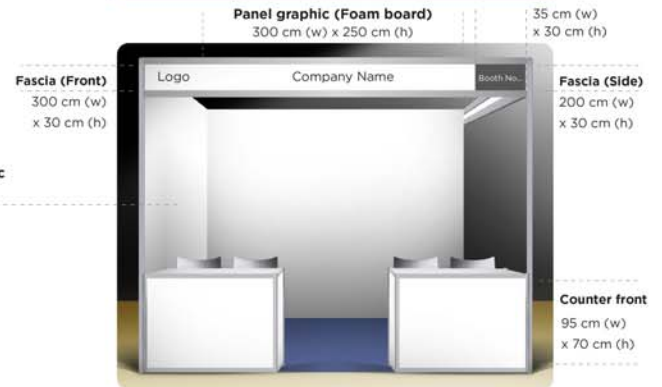

Booth with 2 panels (open left)

Booth with 2 panels (open right)

Booth with 3 panels

Booth with 1 panels

Booth with 3 panels (Twin)

Standard Exhibition Booth (size 3.0m x 2.0m) Includes:

- 1, 2, 3 panels.
- Printable area is 300 cm x 250 cm (3.00 mW x 2.50 mH)
- Side panel printable area is 200 cm x 250 cm (2.00 mW x 2.50 mH)
- Fascia (Front) Panel size: 300 cm x 30 cm (3.00mW x 0.30mH, the height of words or logos should be within 0.2m)
- Fascia (Side) for Corner booth Panel size: 200 cm x 30 cm (2.00mW x 0.30mH, the height of words or logos should be within 0.2m)
- All fascias will be standardized and will only display your company's LOGO, NAME, and BOOTH NUMBER only.
- 2 tables with printable front. Printable area is 95 cm x 70 cm (0.95mW x 0.70mH)
- 4 Chairs inside booth plus 4 chairs for guests
- Booth lighting
- Power socket
- Booth carpeting
- 1 waste bin